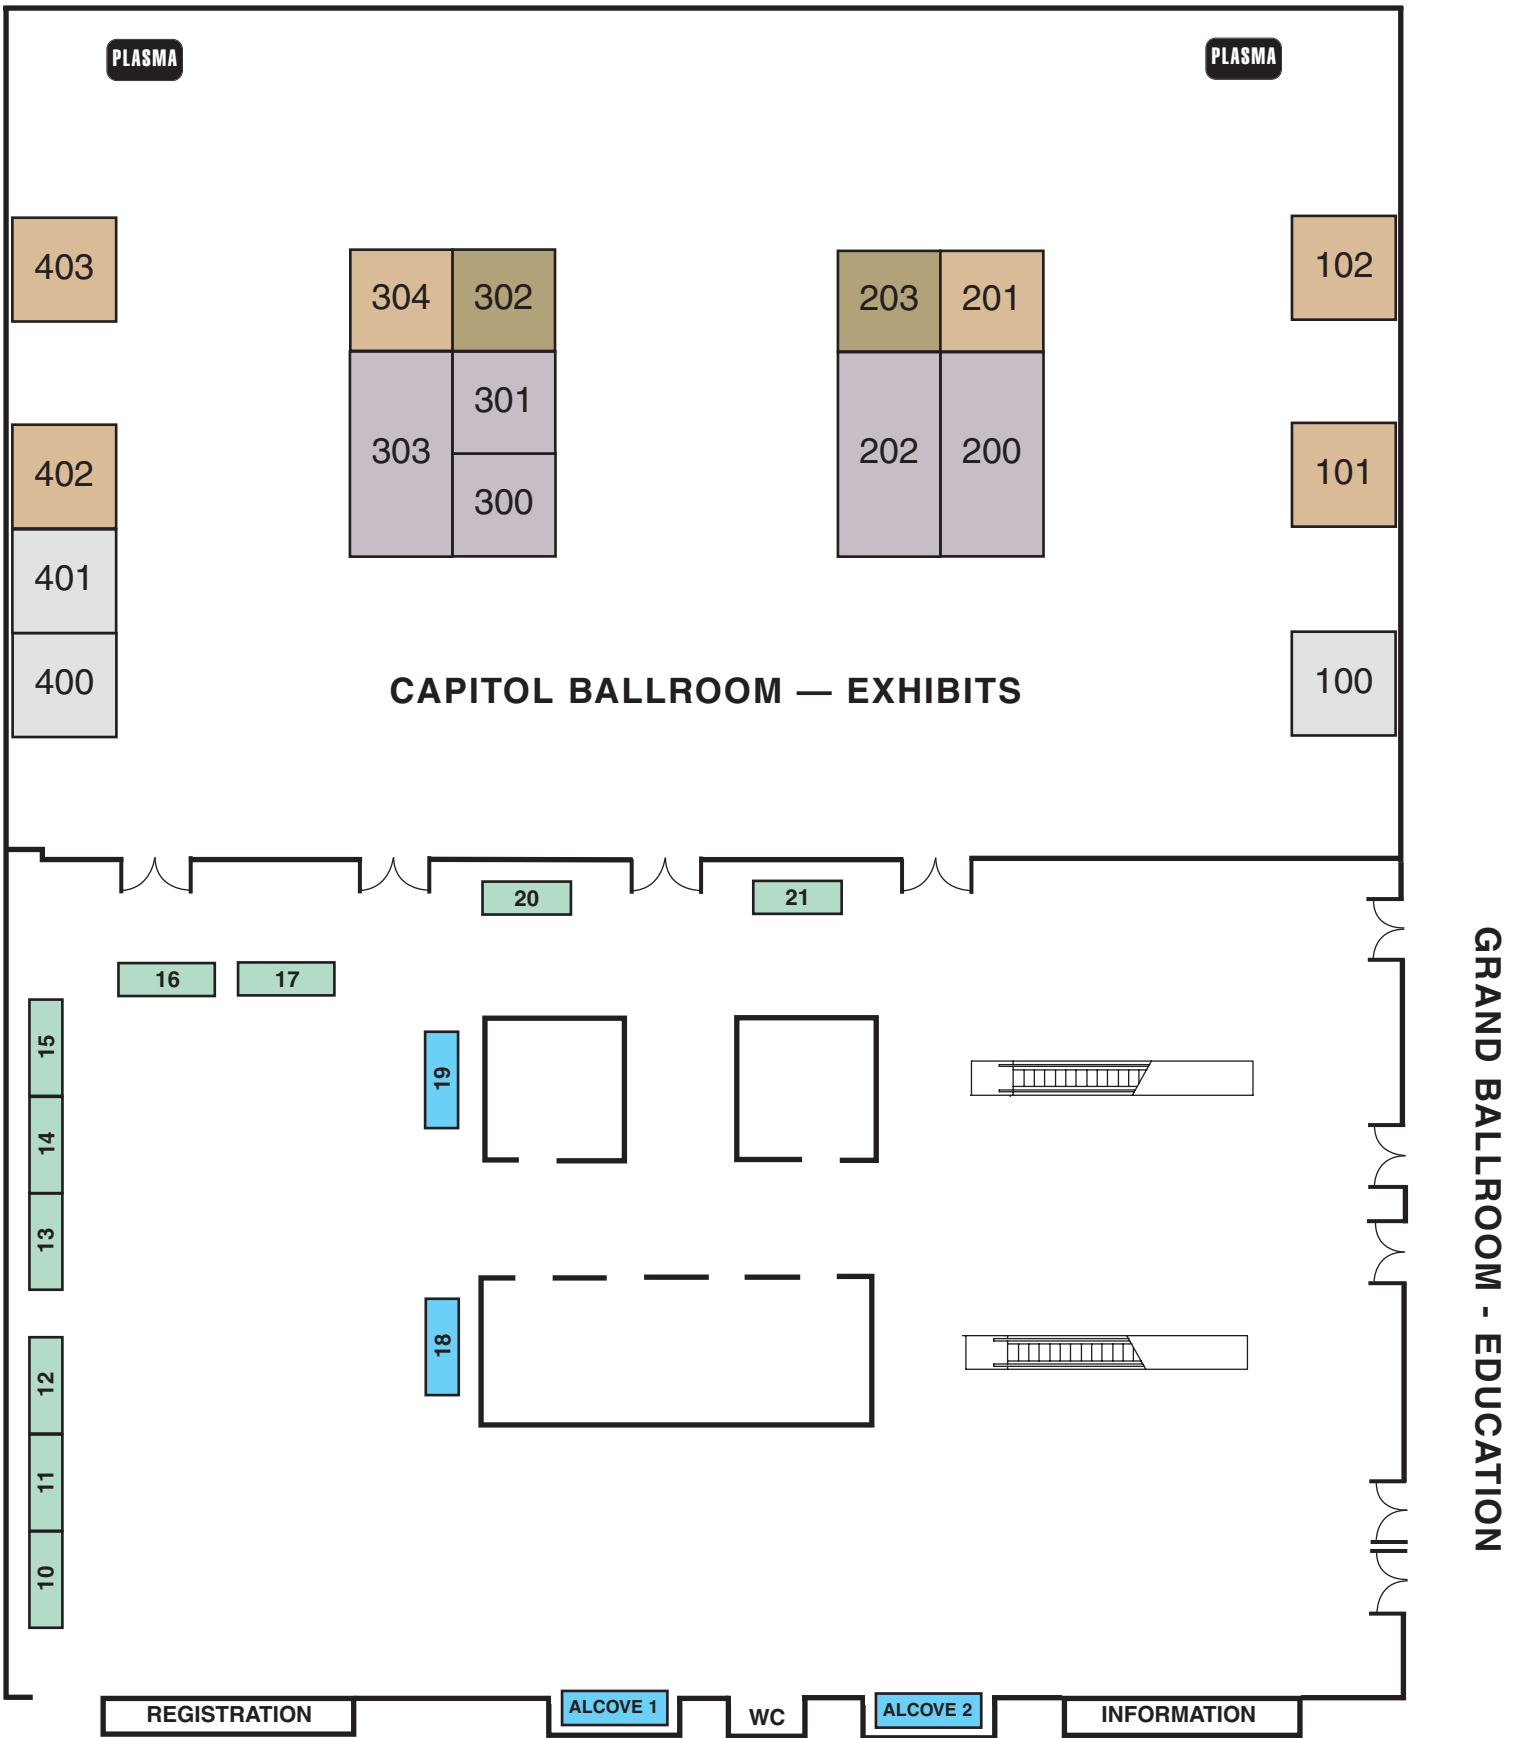

AWR 2010 CONFERENCE EXHIBITOR FLOORPLAN

- SILVER
- BRONZE
- GOLD
- PLATINUM
- PREMIUM FOYER